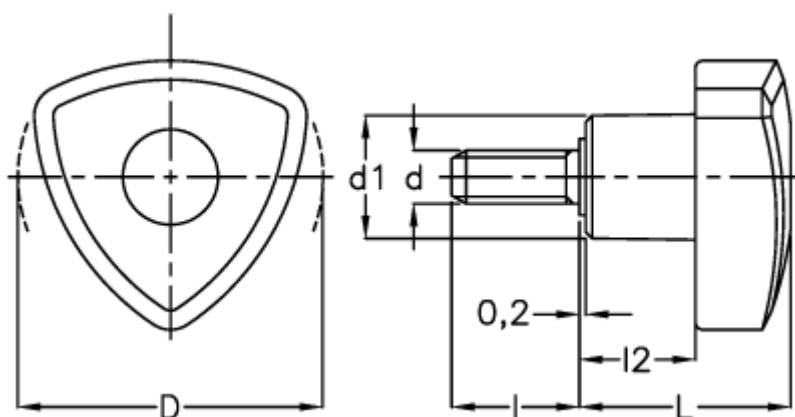

# Data Sheet

Article number: 2302083841

Description: E+G Lock knob  
VTR.50 p-M8x16

## Measures

---

d = 50

d1 = 19

d 6g = M8

l = 16

L = 35

l2 = 19